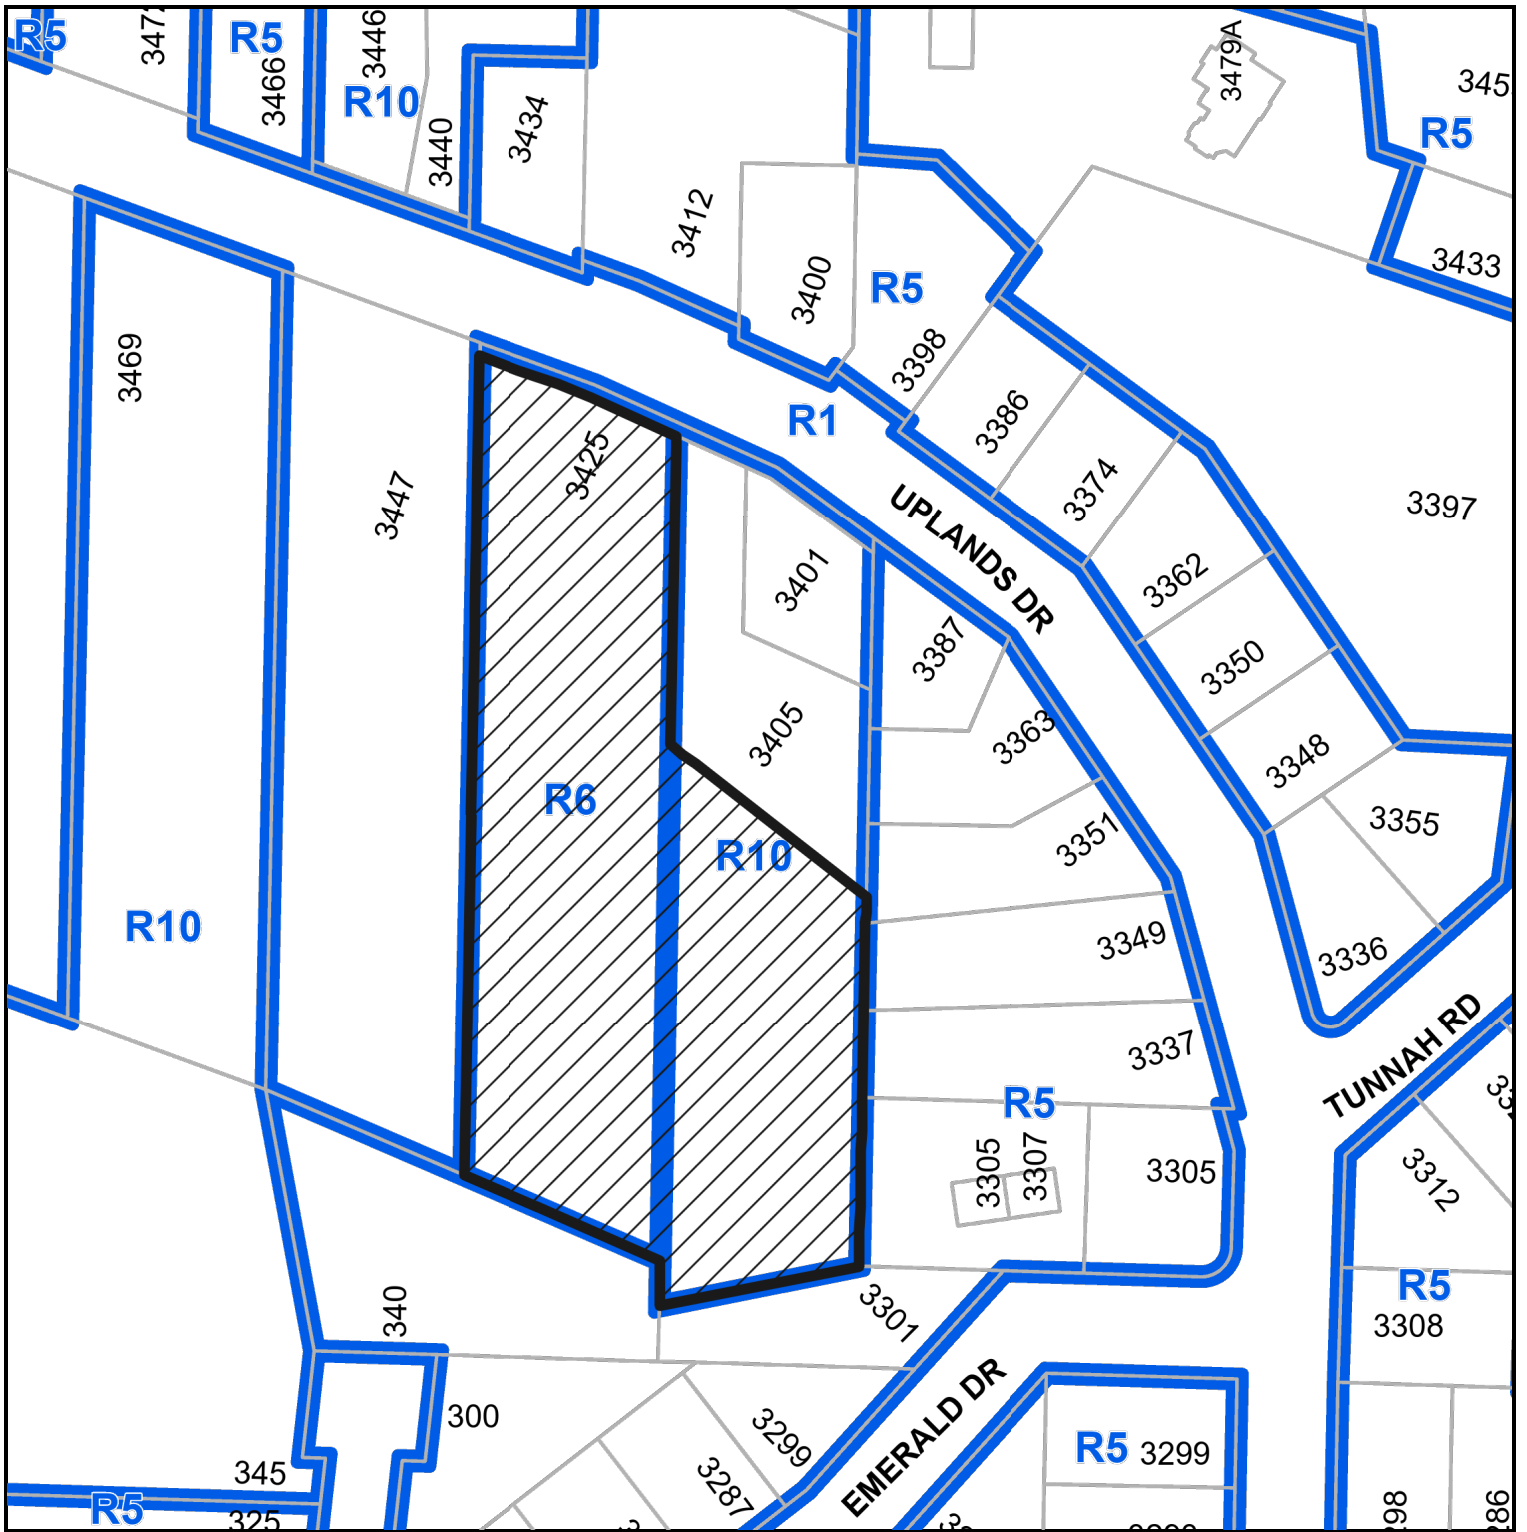

SUBJECT PROPERTY MAP

 3425 Uplands Drive